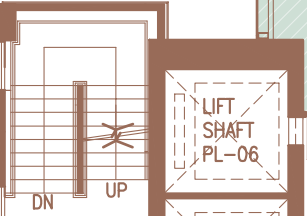

24.115M

8.535M

4.504M

COMMON FLAT ROOF
ACCESS BY GONDOLA

Sliding window opening

2.510M

4.031M

P.D.

ACCESSIBLE
UNISEX
TOILET

ELV.
RM.

REFUSE
RM.

CLEANER
STORE

FEMALE
LAV.

FEMALE
LAV.

FEMALE
LAV.

FEMALE
LAV.