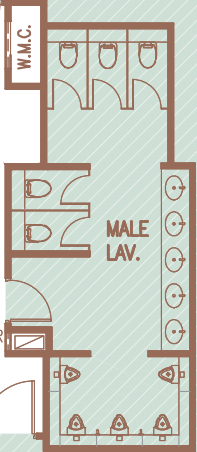

24.115M

8.535M

4.504M

COMMON FLAT ROOF
ACCESS BY GONDOLA

Sliding window opening

2.510M

4.031M

P.D.

ACCESSIBLE
UNISEX
TOILET

ELV.
RM.

REFUSE
RM.

CLEANER
STORE

FEMALE
LAV.

FEMALE
LAV.

FEMALE
LAV.

FEMALE
LAV.